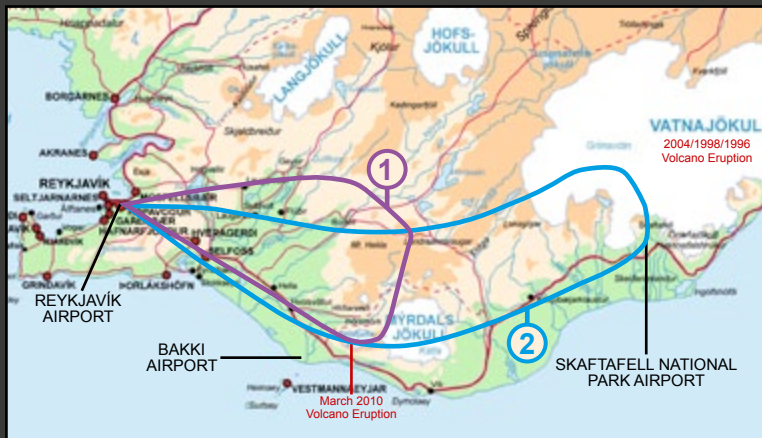

SIGHTSEEING FLIGHTS

Departure from Reykjavík or Bakki Airport.

► Tour 1

EYJAFJALLAJÖKULL – 2010 ERUPTION

Duration approx. 75 min. Price per person EUR 255.

Minimum number of passengers applies.

► Tour 2

EYJAFJALLAJÖKULL – SKAFTAFELL - LANDMANNALAUGAR – HEKLA

Duration approx. 2 hr., stop over at Skaftafell National Park possible.

Price per person EUR 450. Minimum number of passengers applies.

► Special Tours

We can set up individual tours to meet your requests, call for information.